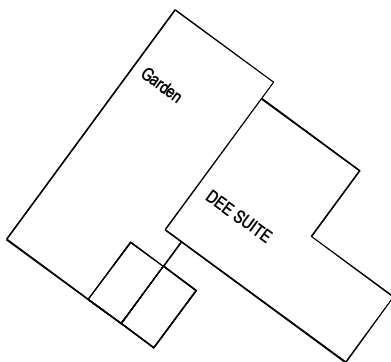

The Paddock: This spacious suite can comfortably seat up to 125 guests, yet is also versatile enough to be used for smaller events and weddings. Licensed for civil weddings, The Paddock Suite is glass fronted and overlooks the Paddock – a beautiful backdrop which could also be used depending on the weather.

The Wynnstay Room: The largest room at Bangor-on-Dee Racecourse, the Wynnstay Room can seat up to 300 guests. There is also a patio and garden area which is ideal for summer drinks receptions. The large attached lounge also offers additional space.

The Dee Suite: Accommodating up to 180 guests, the Dee Suite is ideal for smaller functions, weddings and family events. The garden in front of the suite provides a wonderful place for welcoming guests.

Director's Room: Accommodating up to 180 guests, the Dee Suite is ideal for smaller functions, weddings and family events. The garden in front of the suite provides a wonderful place for welcoming guests.